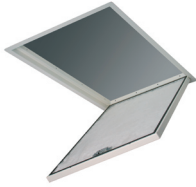

## BUYING - ACCESS PANELS

Designed to provide a high quality solution to building services in ceilings and walls. Primarily used in domestic situations for access to rodding eyes and stop cocks our access panels are very easy to fit. The plastic access panels have a narrow 20mm profile providing an attractive solution with a lightly textured surface that will not discolour nor require decorating.

Access Panels are also available in steel, giving us scope to provide you with virtually any width / height combination, also allowing insulation and, or fire protection to be added - please call to discuss.