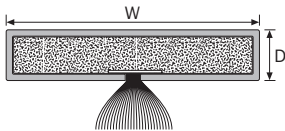

20 x 4mm Fire & Smoke Intumescent

Code	Colour	Description	Size (W x D)	Tube Qty*	Length	S/A
204FSB	Brown	Fire & smoke intumescent	20mm x 4mm	35	2.1m	Yes
204FSW	White	Fire & smoke intumescent	20mm x 4mm	35	2.1m	Yes
204FSC	Cream	Fire & smoke intumescent	20mm x 4mm	35	2.1m	Yes
204 FSBK	Black	Fire & smoke intumescent	20mm x 4mm	35	2.1m	Yes
204 FSG	Grey	Fire & smoke intumescent	20mm x 4mm	35	2.1m	Yes

S/A = self-adhesive backing

Now available in 1050mm - please contact our sales department for further information.

Standard range supplied with Black brush, for Grey brush, please state on order and we will supply at no extra cost.