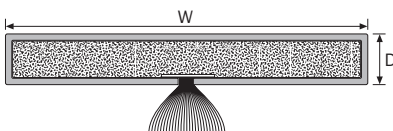

38 x 4mm Fire & Smoke Intumescent

Code	Colour	Description	Size (W x D)	Tube Qty*	Length	S/A
384FSB	Brown	Fire & smoke intumescent	38mm x 4mm	n/a	2.1m	Yes
384FSW	White	Fire & smoke intumescent	38mm x 4mm	n/a	2.1m	Yes
384FSC	Cream	Fire & smoke intumescent	38mm x 4mm	n/a	2.1m	Yes
384FSBK	Black	Fire & smoke intumescent	38mm x 4mm	n/a	2.1m	Yes

S/A = self-adhesive backing

Now available in 1050mm - please contact our sales department for further information.

Standard range supplied with Black brush, for Grey brush, please state on order and we will supply at no extra cost.

* Please note that the tube quantities help us to help you - if you need exact quantities we can supply mixed tube deliveries