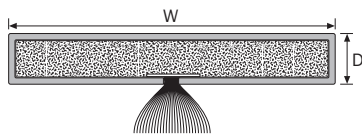

30 x 4mm Fire & Smoke Intumescent

Code	Colour	Description	Size (W x D)	Tube Qty*	Length	S/A
304FSB	Brown	Fire & smoke intumescent	30mm x 4mm	n/a	2.1m	Yes
304FSW	White	Fire & smoke intumescent	30mm x 4mm	n/a	2.1m	Yes
304FSC	Cream	Fire & smoke intumescent	30mm x 4mm	n/a	2.1m	Yes
304FSBK	Black	Fire & smoke intumescent	30mm x 4mm	n/a	2.1m	Yes

S/A = self-adhesive backing

Now available in 1050mm - please contact our sales department for further information.

Standard range supplied with Black brush, for Grey brush, please state on order and we will supply at no extra cost.