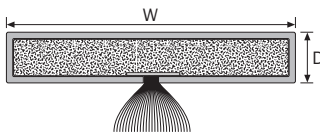

25 x 4mm Fire & Smoke Intumescent

Code	Colour	Description	Size (W x D)	Tube Qty*	Length	S/A
254FSB	Brown	Fire & smoke intumescent	25mm x 4mm	25	2.1m	Yes
254FSW	White	Fire & smoke intumescent	25mm x 4mm	25	2.1m	Yes
254FSC	Cream	Fire & smoke intumescent	25mm x 4mm	25	2.1m	Yes
254FSBK	Black	Fire & smoke intumescent	25mm x 4mm	25	2.1m	Yes
254FSG	Grey	Fire & smoke intumescent	25mm x 4mm	25	2.1m	Yes

S/A = self-adhesive backing

Now available in 1050mm - please contact our sales department for further information.

Standard range supplied with Black brush, for Grey brush, please state on order and we will supply at no extra cost.